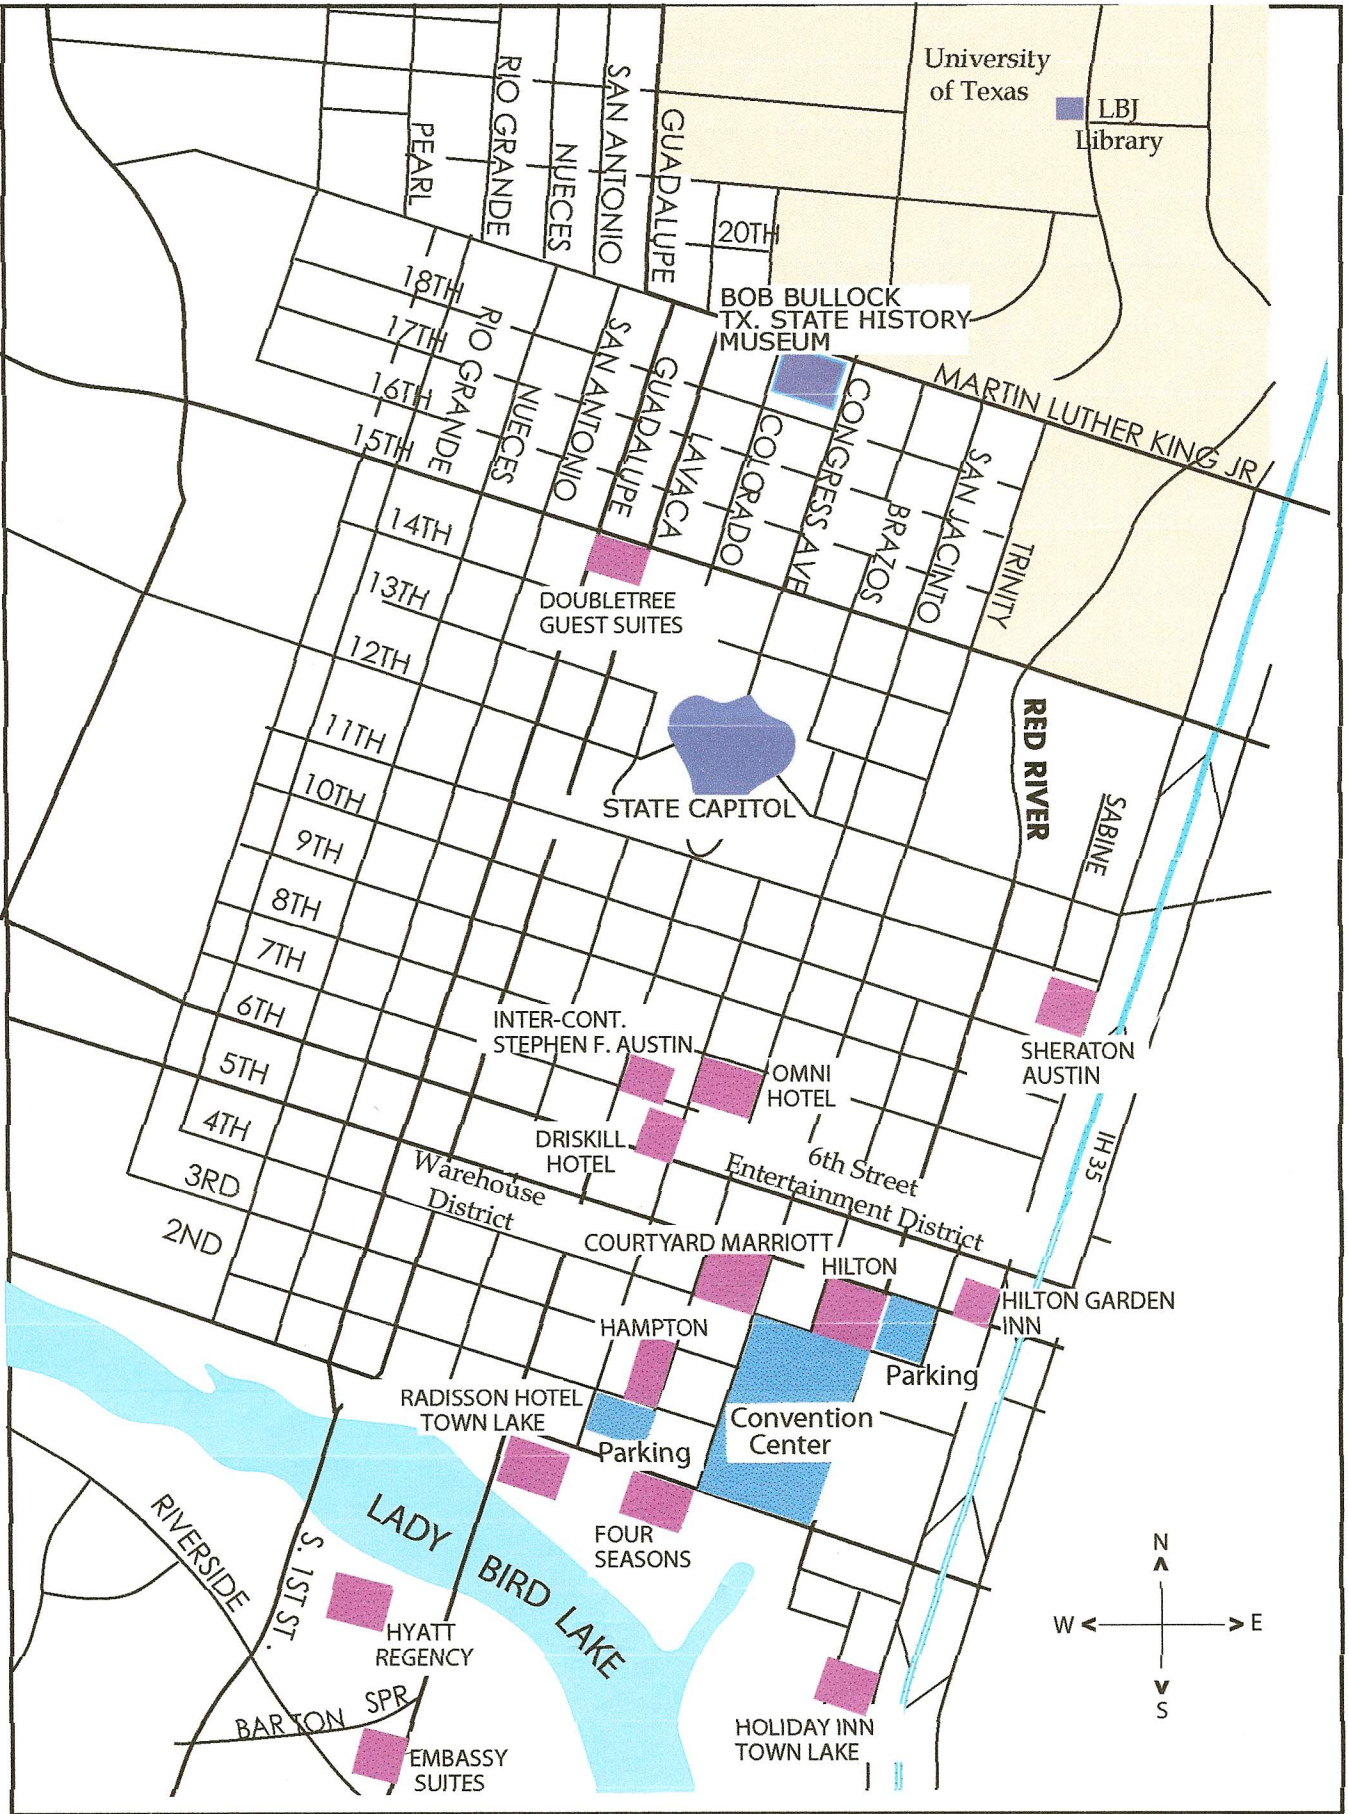

Downtown Austin

SCALE